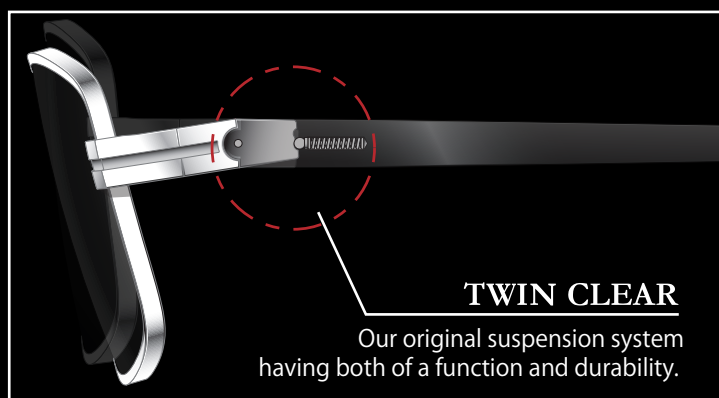

Front angle adjusting system

Features

TWIN CLEAR has been developed for people who wear reading glasses or Progressive & Bifocal glasses. This technology is that front angle is adjustable without taking off the eyeglasses, which you can look at reading area easily and your near vision field increases approx. 12.5% more than normal ones. You can enjoy the durability and functionality of the system. A hundred thousand times of movement test have been passed!

Comparison of near vision field

■ Before adjustment

■ After adjustment

Individual results may vary.