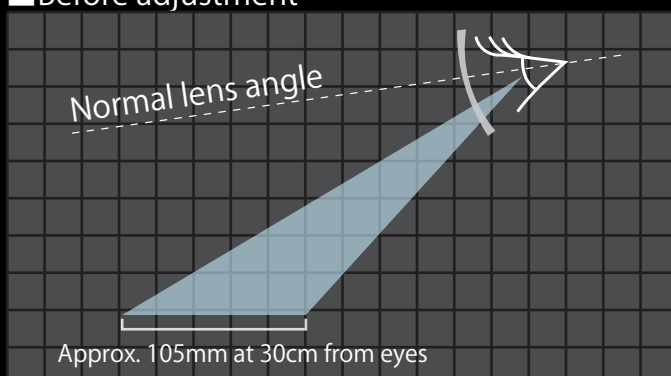

Front angle adjusting system

Features

TWIN CLEAR has been developed for people who wear reading glasses or Progressive & Bifocal glasses. This technology is that front angle is adjustable without taking off the eyeglasses, which you can look at reading area easily and your near vision field increases approx. 12.5% more than normal ones. You can enjoy the durability and functionality of the system. A hundred thousand times of movement test have been passed!

Comparison of near vision field

■ Before adjustment

■ After adjustment

Individual results may vary.