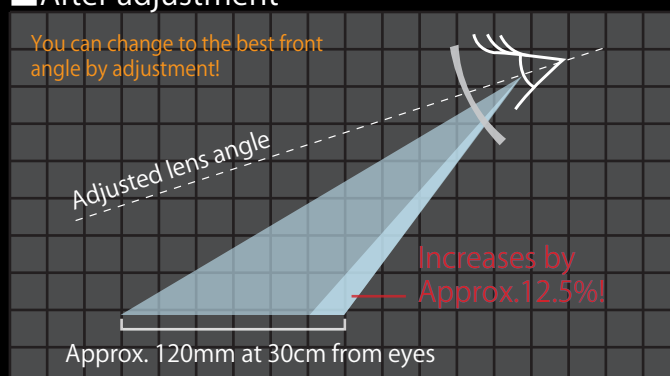

Front angle adjusting system

Features

TWIN CLEAR has been developed for people who wear reading glasses or Progressive & Bifocal glasses. This technology is that front angle is adjustable without taking off the eyeglasses, which you can look at reading area easily and your near vision field increases approx. 12.5% more than normal ones. You can enjoy the durability and functionality of the system. A hundred thousand times of movement test have been passed!

Comparison of near vision field

■ Before adjustment

■ After adjustment

Individual results may vary.