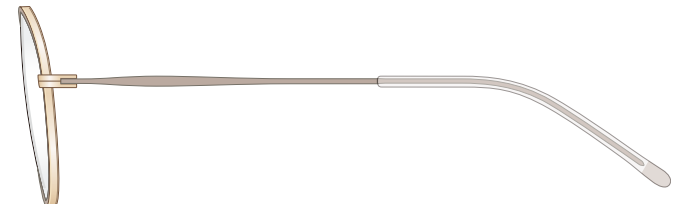

mamuse

2020AW collection

Model No. : m-8014

Size : 46□21-140 (41.5)

Rim : β Titanium

Lug : Titanium

Temple : β Titanium

Temple Tip : CP

Col.BR

Col.OLV

Col.GR

Col.BE

Col.NV