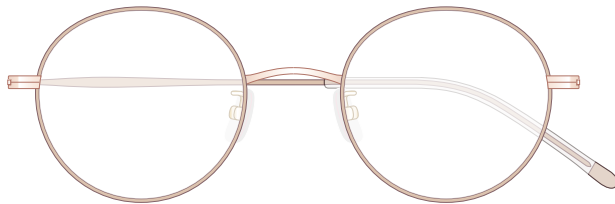

mamuse

2020AW collection

Model No. : m-8014

Size : 46□21-140 (41.5)

Rim : β Titanium

Lug : Titanium

Temple : β Titanium

Temple Tip : CP

Col.BR

Col.OLV

Col.GR

Col.BE

Col.NV