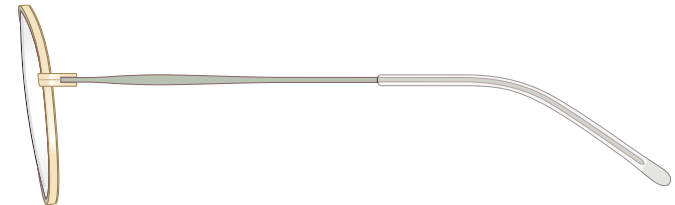

mamuse

2020AW collection

Model No. : m-8014

Size : 46□21-140 (41.5)

Rim : β Titanium

Lug : Titanium

Temple : β Titanium

Temple Tip : CP

Col.BR

Col.OLV

Col.GR

Col.BE

Col.NV