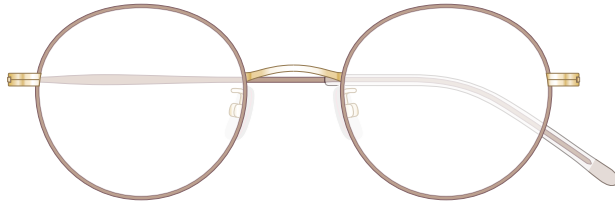

mamuse

2020AW collection

Model No. : m-8014

Size : 46□21-140 (41.5)

Rim : β Titanium

Lug : Titanium

Temple : β Titanium

Temple Tip : CP