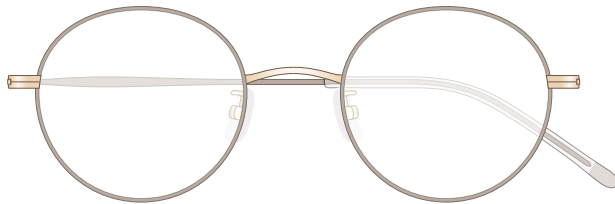

mamuse

2020AW collection

Model No. : m-8014

Size : 46□21-140 (41.5)

Rim : β Titanium

Lug : Titanium

Temple : β Titanium

Temple Tip : CP

Col.BR

Col.OLV

Col.GR

Col.BE

Col.NV