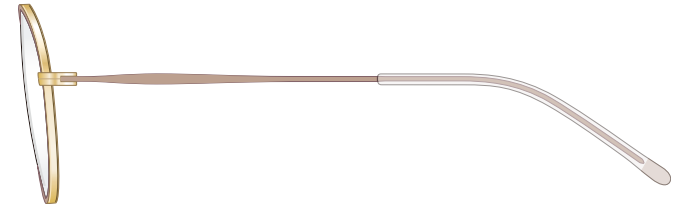

mamuse

2020AW collection

Model No. : m-8014

Size : 46□21-140 (41.5)

Rim : β Titanium

Lug : Titanium

Temple : β Titanium

Temple Tip : CP

Col.BR

Col.OLV

Col.GR

Col.BE

Col.NV