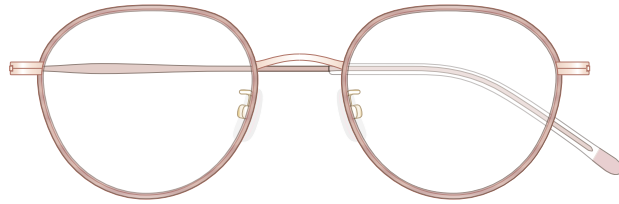

mamuse 2020AW collection

Model No. : m-8015

Size : 47□20-140 (40.2)

Rim : β Titanium X Acetate

Lug : Titanium

Temple : β Titanium

Temple Tip : CP

Col.PK