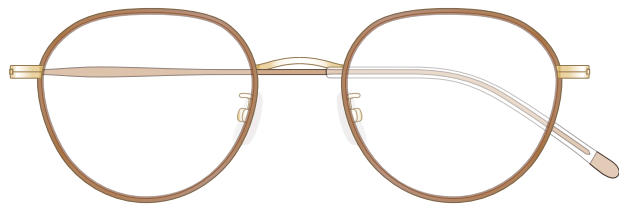

mamuse 2020AW collection

Model No. : m-8015

Size : 47□20-140 (40.2)

Rim : β Titanium X Acetate

Lug : Titanium

Temple : β Titanium

Temple Tip : CP

Col.PK