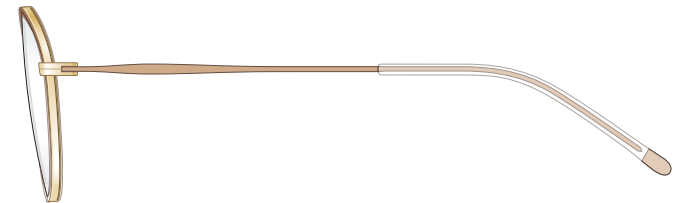

mamuse 2020AW collection

Model No. : m-8015

Size : 47□20-140 (40.2)

Rim : β Titanium X Acetate

Lug : Titanium

Temple : β Titanium

Temple Tip : CP

Col.PK

Col.BR

Col.BRDM

Col.IVO