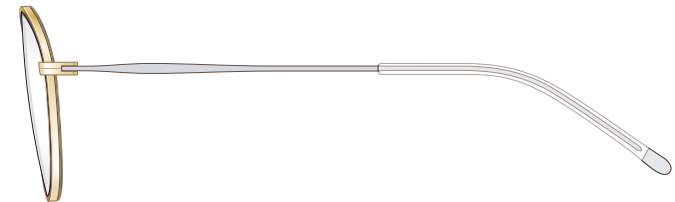

mamuse 2020AW collection

Model No. : m-8015

Size : 47□20-140 (40.2)

Rim : β Titanium X Acetate

Lug : Titanium

Temple : β Titanium

Temple Tip : CP

Col.PK

Col.BR

Col.BRDM

Col.IVO