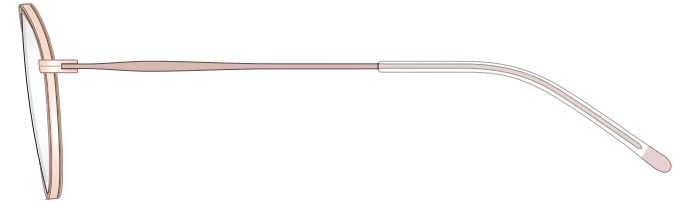

mamuse 2020AW collection

Model No. : m-8015

Size : 47□20-140 (40.2)

Rim : β Titanium X Acetate

Lug : Titanium

Temple : β Titanium

Temple Tip : CP

Col.PK