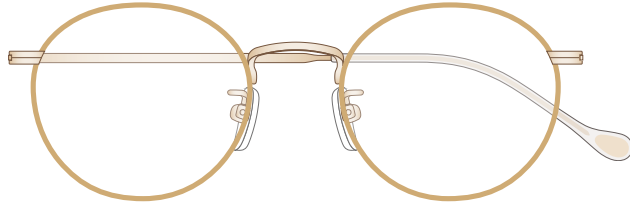

mamuse

2021AW collection

Model No. : m-8020

Size : 49□20-140 (42.2)

Rim :  $\beta$ Titanium

Lug : Titanium

Temple :  $\beta$ Titanium

Temple Tip : CP