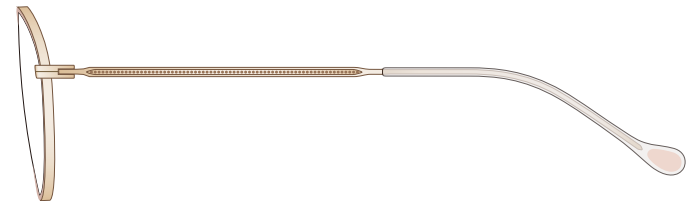

mamuse

2021AW collection

Model No. : m-8020

Size : 49□20-140 (42.2)

Rim : β Titanium

Lug : Titanium

Temple : β Titanium

Temple Tip : CP

Col.OR

Col.BE

Col.PKBE

Col.GR

Col.KH