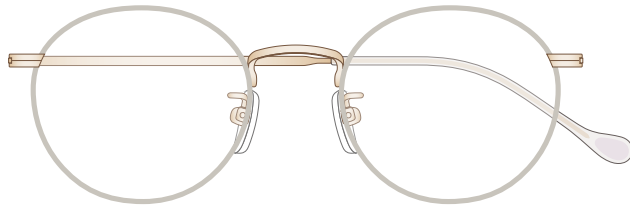

mamuse

2021AW collection

Model No. : m-8020

Size : 49□20-140 (42.2)

Rim : β Titanium

Lug : Titanium

Temple : β Titanium

Temple Tip : CP

Col.OR

Col.BE

Col.PKBE

Col.GR

Col.KH