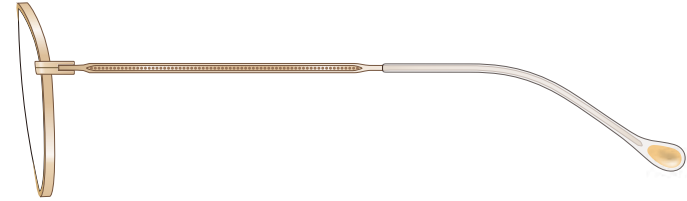

mamuse

2021AW collection

Model No. : m-8020

Size : 49□20-140 (42.2)

Rim : β Titanium

Lug : Titanium

Temple : β Titanium

Temple Tip : CP

Col.OR

Col.BE

Col.PKBE

Col.GR

Col.KH