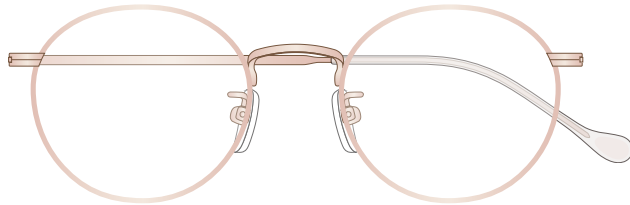

mamuse

2021AW collection

Model No. : m-8020

Size : 49□20-140 (42.2)

Rim : β Titanium

Lug : Titanium

Temple : β Titanium

Temple Tip : CP

Col.OR

Col.BE

Col.PKBE

Col.GR

Col.KH