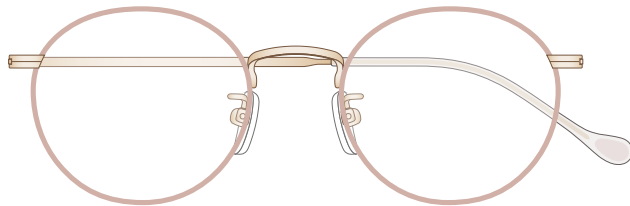

mamuse

2021AW collection

Model No. : m-8020

Size : 49□20-140 (42.2)

Rim : β Titanium

Lug : Titanium

Temple : β Titanium

Temple Tip : CP

Col.OR

Col.BE

Col.PKBE

Col.GR

Col.KH