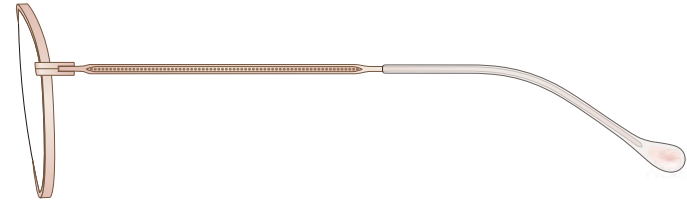

mamuse

2021AW collection

Model No. : m-8020

Size : 49□20-140 (42.2)

Rim : β Titanium

Lug : Titanium

Temple : β Titanium

Temple Tip : CP

Col.OR

Col.BE

Col.PKBE

Col.GR

Col.KH