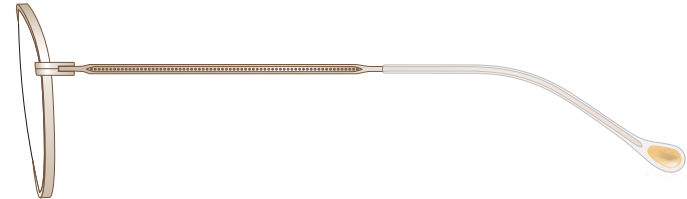

mamuse

2021AW collection

Model No. : m-8021

Size : 47□19-140 (40.0)

Rim : β Titanium

Lug : Titanium

Temple : β Titanium

Temple Tip : CP

Col.GP

Col.MR

Col.OLV

Col.ORDM

Col.WHPK