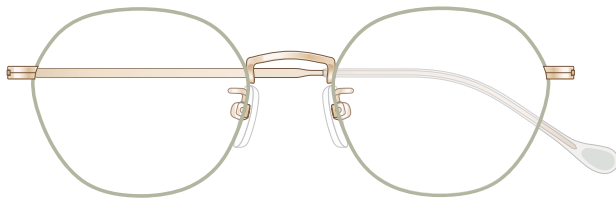

mamuse

2021AW collection

Model No. : m-8021

Size : 47□19-140 (40.0)

Rim : β Titanium

Lug : Titanium

Temple : β Titanium

Temple Tip : CP

Col.GP

Col.MR

Col.OLV

Col.ORDM

Col.WHPK