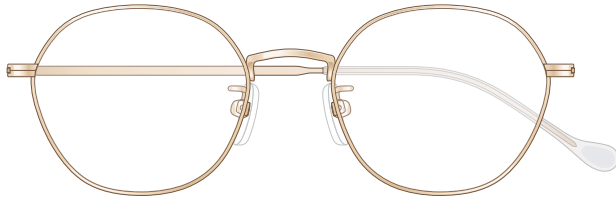

mamuse

2021AW collection

Model No. : m-8021

Size : 47□19-140 (40.0)

Rim : β Titanium

Lug : Titanium

Temple : β Titanium

Temple Tip : CP