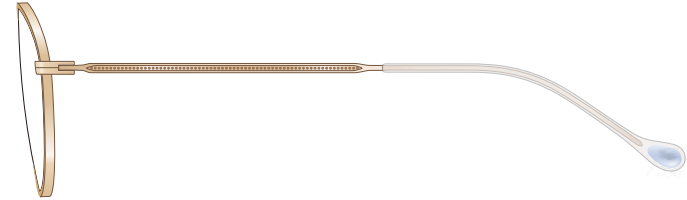

mamuse

2021AW collection

Model No. : m-8021

Size : 47□19-140 (40.0)

Rim : β Titanium

Lug : Titanium

Temple : β Titanium

Temple Tip : CP

Col.GP

Col.MR

Col.OLV

Col.ORDM

Col.WHPK