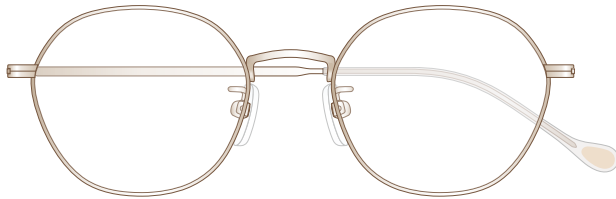

mamuse

2021AW collection

Model No. : m-8021

Size : 47□19-140 (40.0)

Rim : β Titanium

Lug : Titanium

Temple : β Titanium

Temple Tip : CP

Col.GP

Col.MR

Col.OLV

Col.ORDM

Col.WHPK