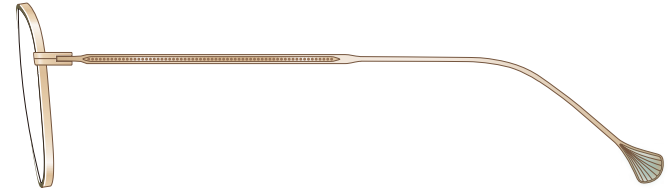

mamuse

2022SS collection

Model No. : m-8022

Size : 47□21-140 (40.2)

Rim :  $\beta$ Titanium

Lug : Titanium

Temple :  $\beta$ Titanium

Col.KH