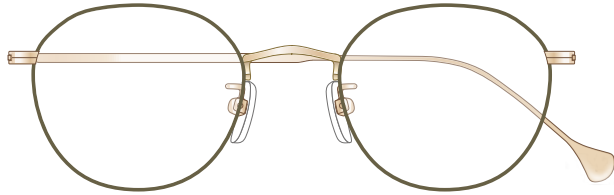

mamuse

2022SS collection

Model No. : m-8022

Size : 47□21-140 (40.2)

Rim :  $\beta$ Titanium

Lug : Titanium

Temple :  $\beta$ Titanium

Col.KH