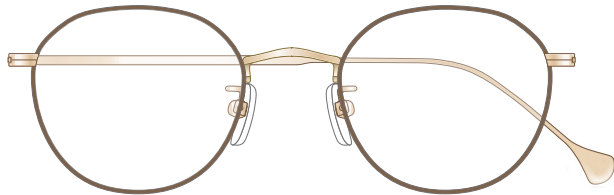

mamuse

2022SS collection

Model No. : m-8022

Size : 47□21-140 (40.2)

Rim :  $\beta$ Titanium

Lug : Titanium

Temple :  $\beta$ Titanium

Col.KH