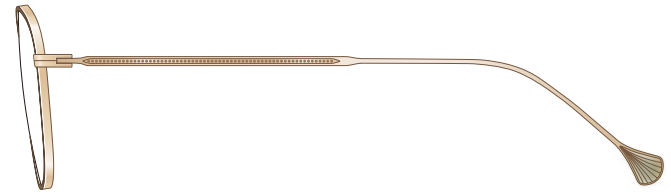

mamuse

2022SS collection

Model No. : m-8022

Size : 47□21-140 (40.2)

Rim : β Titanium

Lug : Titanium

Temple : β Titanium

Col.KH

Col.BR

Col.NV

Col.BRPK

Col.DMH