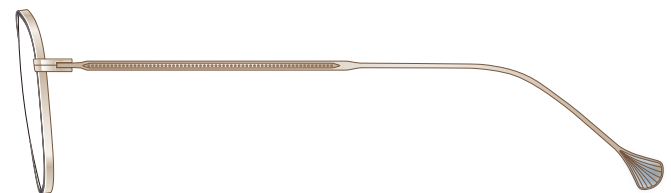

mamuse

2022SS collection

Model No. : m-8022

Size : 47□21-140 (40.2)

Rim : β Titanium

Lug : Titanium

Temple : β Titanium

Col.KH

Col.BR

Col.NV

Col.BRPK

Col.DMH