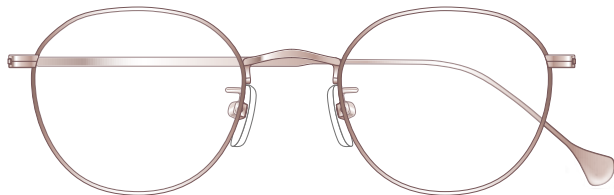

mamuse

2022SS collection

Model No. : m-8022

Size : 47□21-140 (40.2)

Rim : β Titanium

Lug : Titanium

Temple : β Titanium

Col.KH

Col.BR

Col.NV

Col.BRPK

Col.DMH