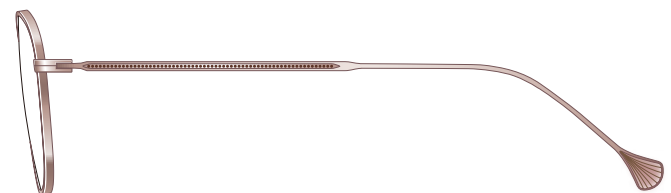

mamuse

2022SS collection

Model No. : m-8022

Size : 47□21-140 (40.2)

Rim : β Titanium

Lug : Titanium

Temple : β Titanium

Col.KH

Col.BR

Col.NV

Col.BRPK

Col.DMH