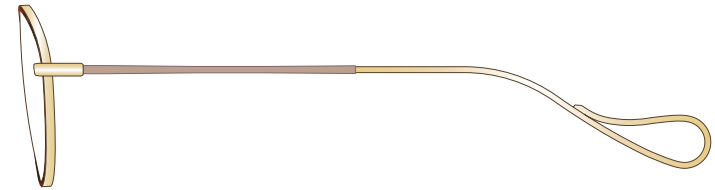

mamuse

2022AW collection

Model No. : m-8026

Size : 46□20-140 (39.0)

Rim : β Titanium

Lug : Titanium

Temple : Titanium

Col.WBK

Col.ORDM

Col.OR

Col.BR

Col.PKBE