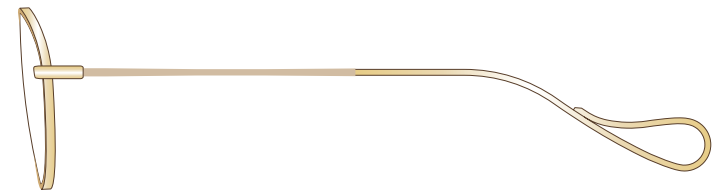

mamuse

2022AW collection

Model No. : m-8026

Size : 46□20-140 (39.0)

Rim : β Titanium

Lug : Titanium

Temple : Titanium

Col.WBK

Col.ORDM

Col.OR

Col.BR

Col.PKBE