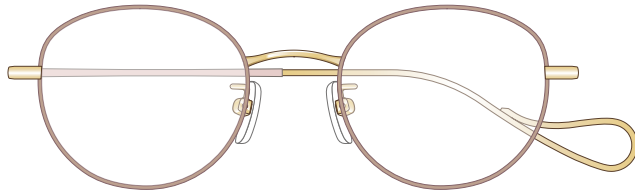

mamuse

2022AW collection

Model No. : m-8026

Size : 46□20-140 (39.0)

Rim : β Titanium

Lug : Titanium

Temple : Titanium

Col.WBK

Col.ORDM

Col.OR

Col.BR

Col.PKBE