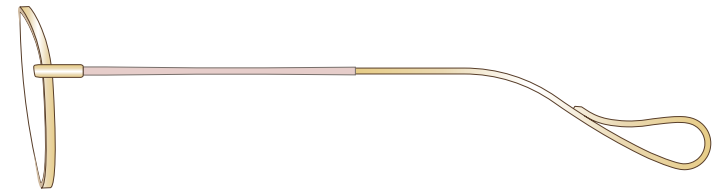

mamuse

2022AW collection

Model No. : m-8026

Size : 46□20-140 (39.0)

Rim : β Titanium

Lug : Titanium

Temple : Titanium

Col.WBK

Col.ORDM

Col.OR

Col.BR

Col.PKBE