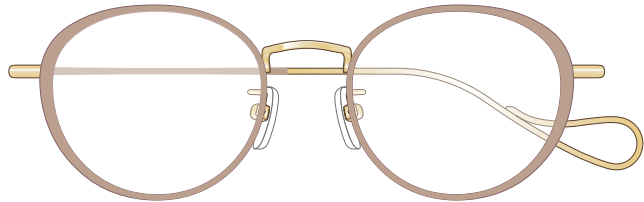

mamuse

2022AW collection

Model No. : m-8027

Size : 47□19-140 (40.4)

Front : Titanium

Lug : Titanium

Temple : Titanium

Col.WBK

Col.NV

Col.KH

Col.BR

Col.MR