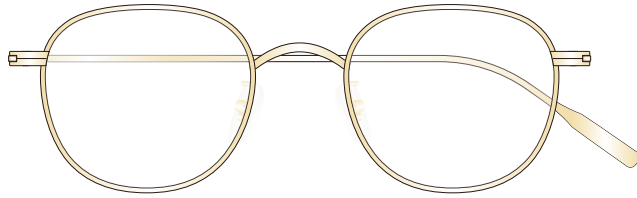

MAXIS 2021AW collection

Model No. : MXU-216

Size : 47□21-145 (40.0)

Rim : β Titanium

Lug : Titanium

Temple : β Titanium

Col.G

Col.S