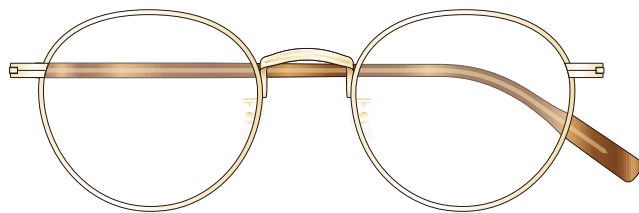

MAXIS 2021AW collection

Model No. : MXU-217

Size : 49□21-145 (43.0)

Rim : β Titanium

Lug : Titanium

Temple : β Titanium

Temple Tip : Acetate

Col.BK

Col.BRDM

Col.G

Col.OLV