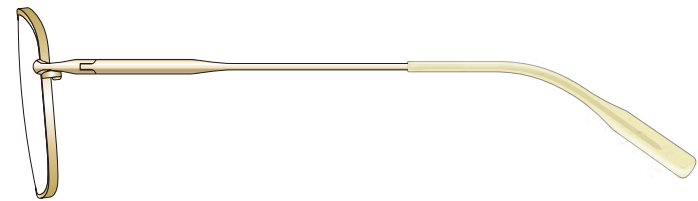

MAXIS 2022AW collection

Model No. : MXU-218

Size : 47□21-140 (40.0)

Rim : Titanium

Lug : β Titanium

Temple : β Titanium

Temple Tip : Acetate

Col.BK

Col.G

Col.BRDM

Col.KH