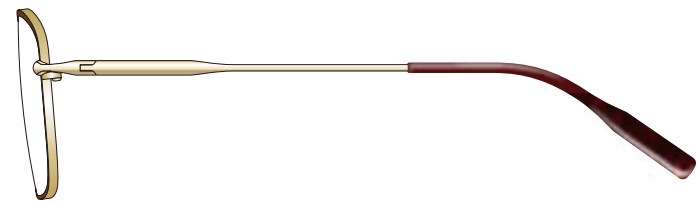

MAXIS 2022AW collection

Model No. : MXU-218

Size : 47□21-140 (40.0)

Rim : Titanium

Lug : β Titanium

Temple : β Titanium

Temple Tip : Acetate

Col.BK

Col.G

Col.BRDM

Col.KH