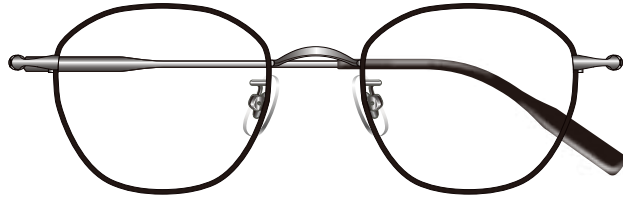

MAXIS 2022AW collection

Model No. : MXU-218

Size : 47□21-140 (40.0)

Rim : Titanium

Lug : β Titanium

Temple : β Titanium

Temple Tip : Acetate

Col.BK