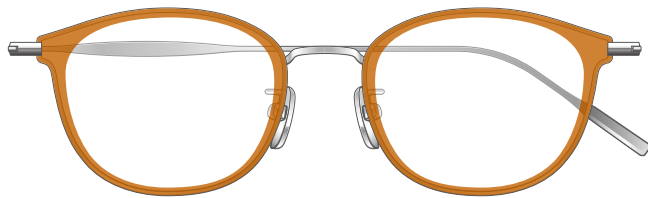

MAXIS 2023AW collection

Model No. : MXU-221

Size : 47□20-145 (37.5)

Rim : Titanium X Acetate

Lug : Titanium

Temple : Titanium

Col.MSCL

Col.ASBL