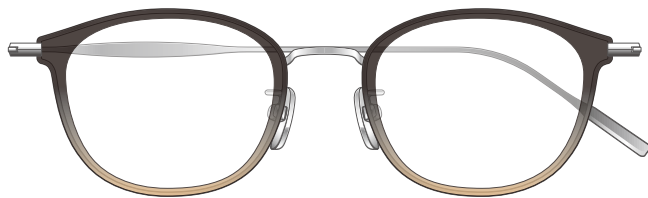

MAXIS 2023AW collection

Model No. : MXU-221

Size : 47□20-145 (37.5)

Rim : Titanium X Acetate

Lug : Titanium

Temple : Titanium

Col.MSCL

Col.ASBL

Col.CML

Col.BKH