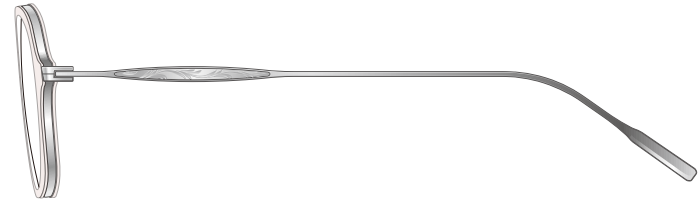

MAXIS 2023AW collection

Model No. : MXU-221

Size : 47□20-145 (37.5)

Rim : Titanium X Acetate

Lug : Titanium

Temple : Titanium

Col.MSCL

Col.ASBL