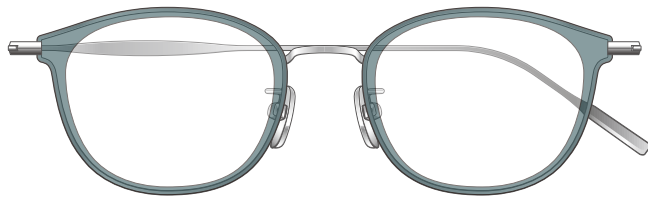

MAXIS 2023AW collection

Model No. : MXU-221

Size : 47□20-145 (37.5)

Rim : Titanium X Acetate

Lug : Titanium

Temple : Titanium

Col.MSCL

Col.ASBL