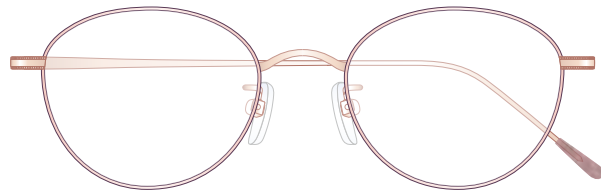

mamuse 2019AW collection

Model No. : m-8010

Size : 48□19-135 (38.8)

Rim : β Titanium

Lug : Titanium

Temple : β Titanium

Temple Tip : Acetate

Col.G

Col.PKG

Col.SYG