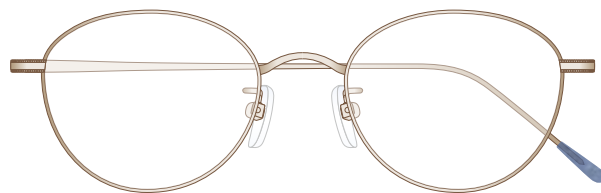

mamuse 2019AW collection

Model No. : m-8010

Size : 48□19-135 (38.8)

Rim : β Titanium

Lug : Titanium

Temple : β Titanium

Temple Tip : Acetate

Col.G

Col.PKG

Col.SYG