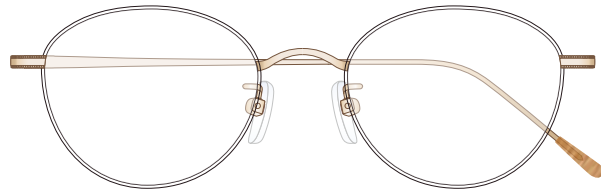

mamuse 2019AW collection

Model No. : m-8010

Size : 48□19-135 (38.8)

Rim : β Titanium

Lug : Titanium

Temple : β Titanium

Temple Tip : Acetate

Col.G

Col.PKG

Col.SYG