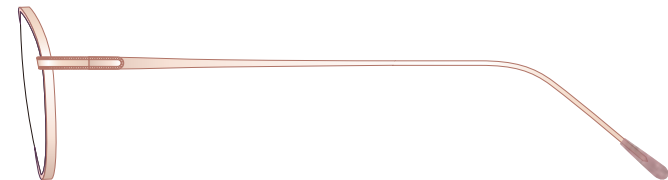

mamuse 2019AW collection

Model No. : m-8010

Size : 48□19-135 (38.8)

Rim : β Titanium

Lug : Titanium

Temple : β Titanium

Temple Tip : Acetate

Col.G

Col.PKG

Col.SYG