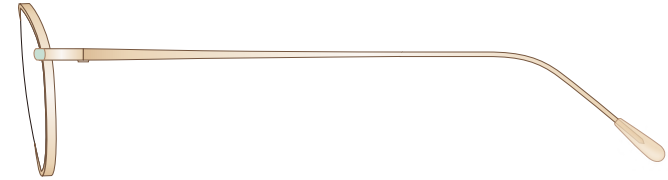

mamuse

2020AW collection

Model No. : m-8012

Size : 47□19-136 (35.8)

Rim : β Titanium

Lug : Titanium

Temple : β Titanium

Temple Tip : CP

Col.G

Col.WG

Col.PK

Col.MR

Col.S