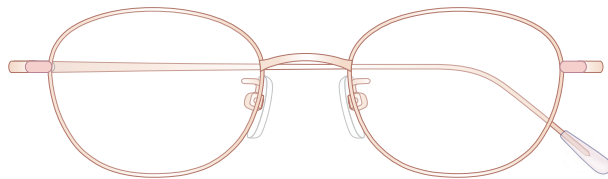

mamuse

2020AW collection

Model No. : m-8012

Size : 47□19-136 (35.8)

Rim : β Titanium

Lug : Titanium

Temple : β Titanium

Temple Tip : CP

Col.G

Col.WG

Col.PK

Col.MR

Col.S