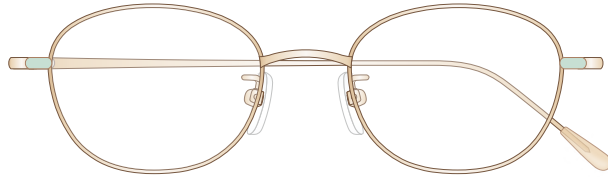

mamuse

2020AW collection

Model No. : m-8012

Size : 47□19-136 (35.8)

Rim :  $\beta$ Titanium

Lug : Titanium

Temple :  $\beta$ Titanium

Temple Tip : CP