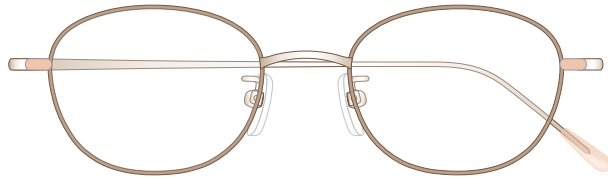

mamuse

2020AW collection

Model No. : m-8012

Size : 47□19-136 (35.8)

Rim : β Titanium

Lug : Titanium

Temple : β Titanium

Temple Tip : CP

Col.G

Col.WG

Col.PK

Col.MR

Col.S