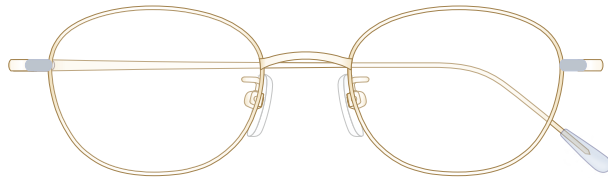

mamuse

2020AW collection

Model No. : m-8012

Size : 47□19-136 (35.8)

Rim : β Titanium

Lug : Titanium

Temple : β Titanium

Temple Tip : CP

Col.G

Col.WG

Col.PK

Col.MR

Col.S