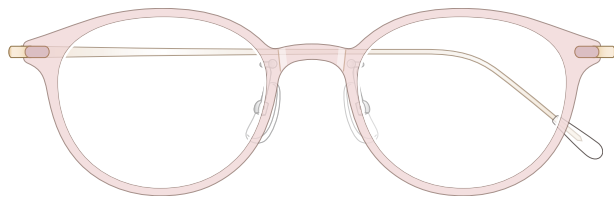

mamuse 2020AW collection

Model No. : m-8013

Size : 47□19-136 (37.7)

Front : Acetate

Lug : Titanium

Temple : β Titanium

Temple Tip : CP

Col.BE