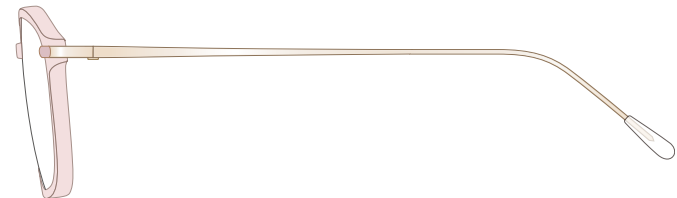

mamuse 2020AW collection

Model No. : m-8013

Size : 47□19-136 (37.7)

Front : Acetate

Lug : Titanium

Temple : β Titanium

Temple Tip : CP

Col.BE

Col.PKBE

Col.BR

Col.GRN