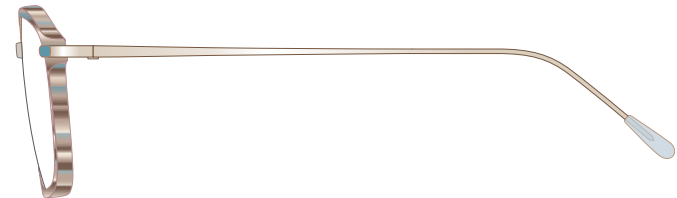

mamuse 2020AW collection

Model No. : m-8013

Size : 47□19-136 (37.7)

Front : Acetate

Lug : Titanium

Temple : β Titanium

Temple Tip : CP

Col.BE

Col.PKBE

Col.BR

Col.GRN