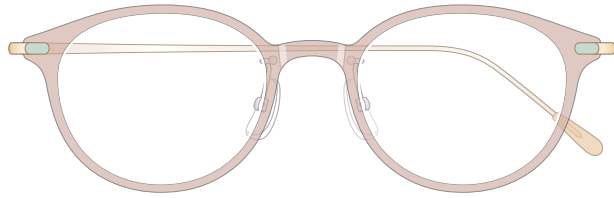

mamuse 2020AW collection

Model No. : m-8013

Size : 47□19-136 (37.7)

Front : Acetate

Lug : Titanium

Temple : β Titanium

Temple Tip : CP

Col.BE