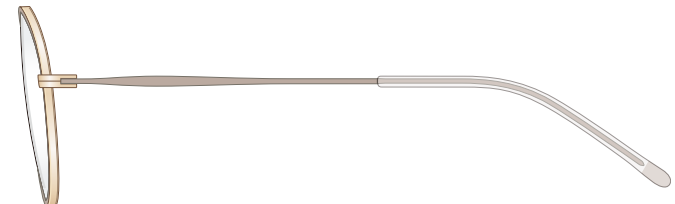

mamuse

2020AW collection

Model No. : m-8014

Size : 46□21-140 (41.5)

Rim : β Titanium

Lug : Titanium

Temple : β Titanium

Temple Tip : CP

Col.BR

Col.OLV

Col.GR

Col.BE

Col.NV