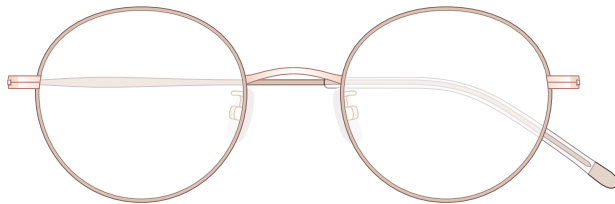

mamuse

2020AW collection

Model No. : m-8014

Size : 46□21-140 (41.5)

Rim : β Titanium

Lug : Titanium

Temple : β Titanium

Temple Tip : CP

Col.BR

Col.OLV

Col.GR

Col.BE

Col.NV