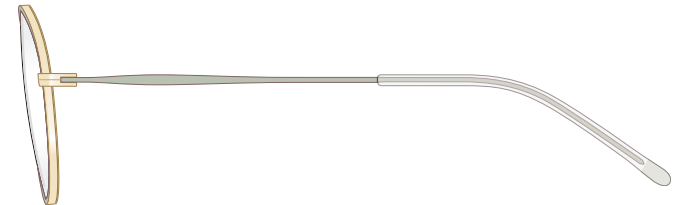

mamuse

2020AW collection

Model No. : m-8014

Size : 46□21-140 (41.5)

Rim : β Titanium

Lug : Titanium

Temple : β Titanium

Temple Tip : CP

Col.BR

Col.OLV

Col.GR

Col.BE

Col.NV