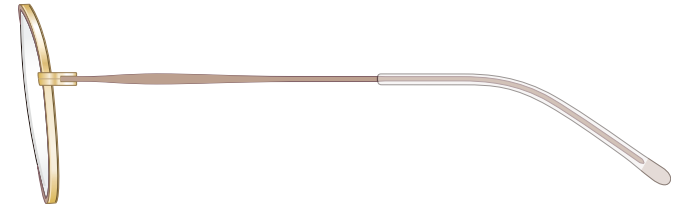

mamuse

2020AW collection

Model No. : m-8014

Size : 46□21-140 (41.5)

Rim : β Titanium

Lug : Titanium

Temple : β Titanium

Temple Tip : CP

Col.BR

Col.OLV

Col.GR

Col.BE

Col.NV