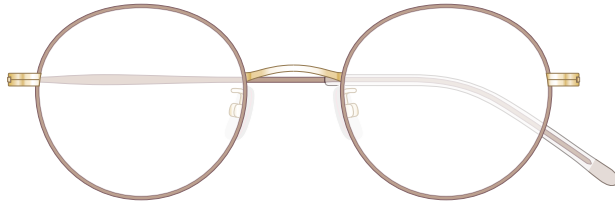

mamuse

2020AW collection

Model No. : m-8014

Size : 46□21-140 (41.5)

Rim : β Titanium

Lug : Titanium

Temple : β Titanium

Temple Tip : CP