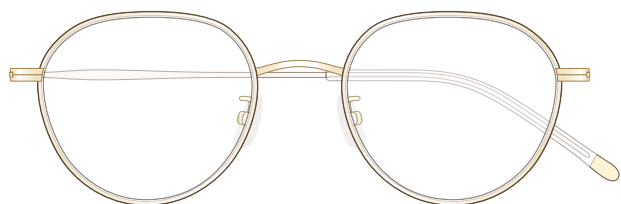

mamuse 2020AW collection

Model No. : m-8015

Size : 47□20-140 (40.2)

Rim : β Titanium X Acetate

Lug : Titanium

Temple : β Titanium

Temple Tip : CP

Col.PK

Col.BR

Col.BRDM

Col.IVO