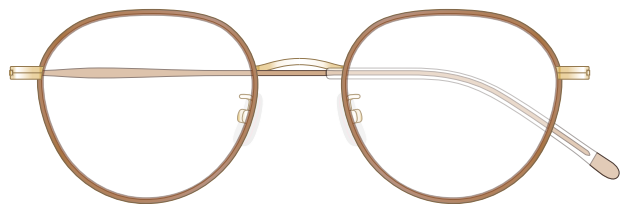

mamuse 2020AW collection

Model No. : m-8015

Size : 47□20-140 (40.2)

Rim : β Titanium X Acetate

Lug : Titanium

Temple : β Titanium

Temple Tip : CP

Col.PK