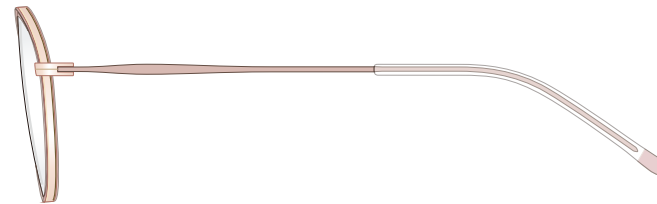

mamuse 2020AW collection

Model No. : m-8015

Size : 47□20-140 (40.2)

Rim : β Titanium X Acetate

Lug : Titanium

Temple : β Titanium

Temple Tip : CP

Col.PK