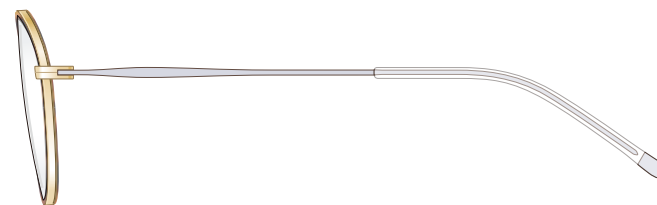

mamuse 2020AW collection

Model No. : m-8015

Size : 47□20-140 (40.2)

Rim : β Titanium X Acetate

Lug : Titanium

Temple : β Titanium

Temple Tip : CP

Col.PK

Col.BR

Col.BRDM

Col.IVO