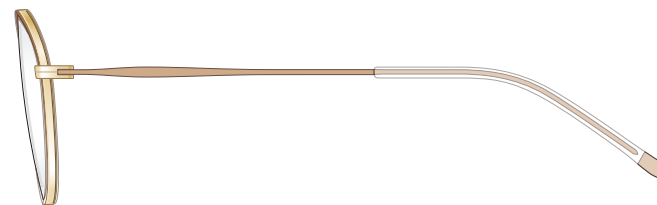

mamuse 2020AW collection

Model No. : m-8015

Size : 47□20-140 (40.2)

Rim : β Titanium X Acetate

Lug : Titanium

Temple : β Titanium

Temple Tip : CP

Col.PK

Col.BR

Col.BRDM

Col.IVO