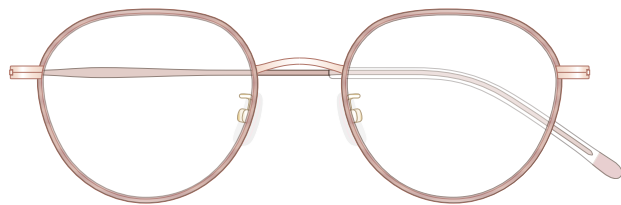

mamuse 2020AW collection

Model No. : m-8015

Size : 47□20-140 (40.2)

Rim : β Titanium X Acetate

Lug : Titanium

Temple : β Titanium

Temple Tip : CP

Col.PK