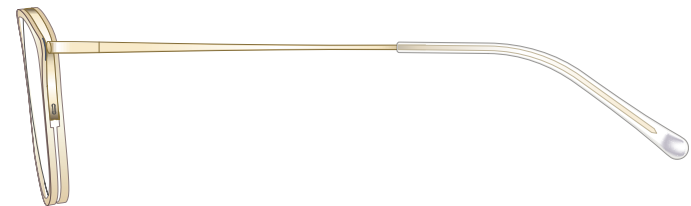

mamuse

2021SS collection

Model No. : m-8017

Size : 47□21-136 (39.3)

Rim : β Titanium X Acetate

Lug : Titanium

Temple : β Titanium

Temple Tip : CP

Col.PK

Col.BE

Col.OLV

Col.BRH