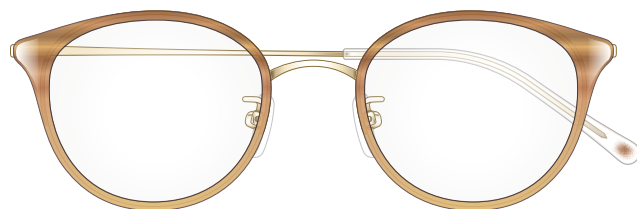

mamuse

2021SS collection

Model No. : m-8017

Size : 47□21-136 (39.3)

Rim : β Titanium X Acetate

Lug : Titanium

Temple : β Titanium

Temple Tip : CP

Col.PK

Col.BE

Col.OLV

Col.BRH