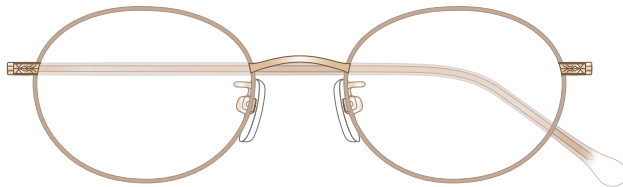

mamuse

2021AW collection

Model No. : m-8018

Size : 48□20-142 (37.0)

Rim : β Titanium

Lug : Titanium

Temple : β Titanium

Temple Tip : CP

Col.PK

Col.BR

Col.OLV

Col.OR

Col.NV