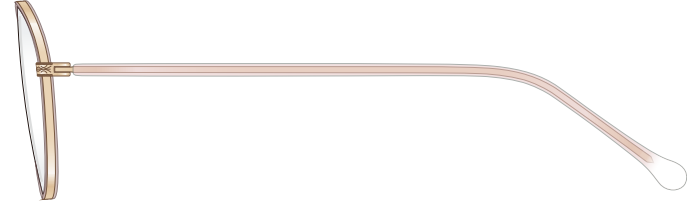

mamuse

2021AW collection

Model No. : m-8019

Size : 45□20-142 (40.4)

Rim : β Titanium

Lug : Titanium

Temple : β Titanium

Temple Tip : CP

Col.PK

Col.IVO

Col.GRN

Col.BRH

Col.BRDM