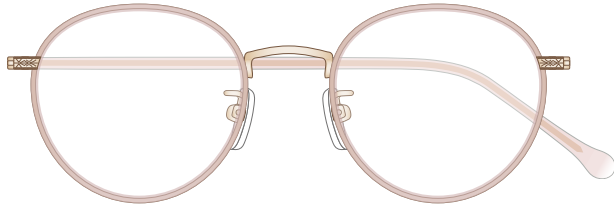

mamuse

2021AW collection

Model No. : m-8019

Size : 45□20-142 (40.4)

Rim : β Titanium

Lug : Titanium

Temple : β Titanium

Temple Tip : CP