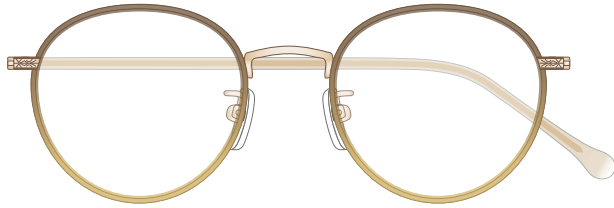

mamuse

2021AW collection

Model No. : m-8019

Size : 45□20-142 (40.4)

Rim : β Titanium

Lug : Titanium

Temple : β Titanium

Temple Tip : CP

Col.PK

Col.IVO

Col.GRN

Col.BRH

Col.BRDM