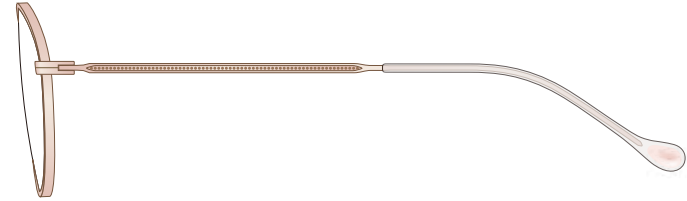

mamuse

2021AW collection

Model No. : m-8020

Size : 49□20-140 (42.2)

Rim : β Titanium

Lug : Titanium

Temple : β Titanium

Temple Tip : CP

Col.OR

Col.BE

Col.PKBE

Col.GR

Col.KH