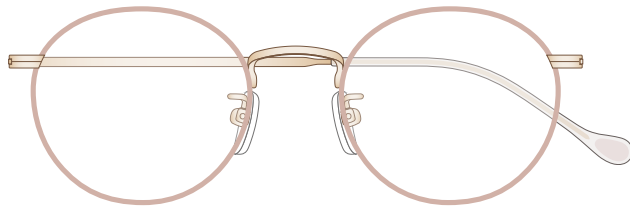

mamuse

2021AW collection

Model No. : m-8020

Size : 49□20-140 (42.2)

Rim : β Titanium

Lug : Titanium

Temple : β Titanium

Temple Tip : CP

Col.OR

Col.BE

Col.PKBE

Col.GR

Col.KH