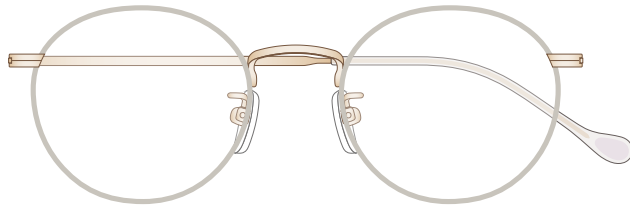

mamuse

2021AW collection

Model No. : m-8020

Size : 49□20-140 (42.2)

Rim : β Titanium

Lug : Titanium

Temple : β Titanium

Temple Tip : CP

Col.OR

Col.BE

Col.PKBE

Col.GR

Col.KH