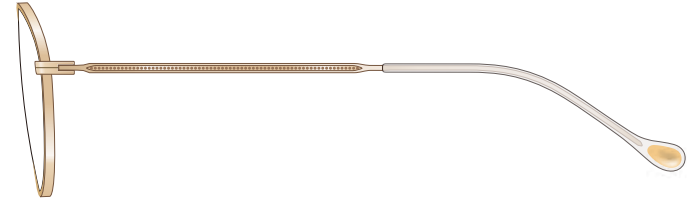

mamuse

2021AW collection

Model No. : m-8020

Size : 49□20-140 (42.2)

Rim : β Titanium

Lug : Titanium

Temple : β Titanium

Temple Tip : CP

Col.OR

Col.BE

Col.PKBE

Col.GR

Col.KH