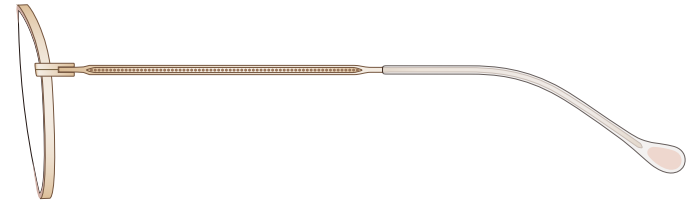

mamuse

2021AW collection

Model No. : m-8020

Size : 49□20-140 (42.2)

Rim : β Titanium

Lug : Titanium

Temple : β Titanium

Temple Tip : CP

Col.OR

Col.BE

Col.PKBE

Col.GR

Col.KH