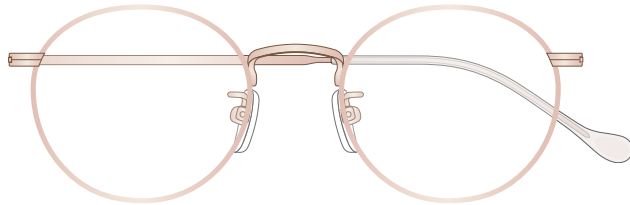

mamuse

2021AW collection

Model No. : m-8020

Size : 49□20-140 (42.2)

Rim : β Titanium

Lug : Titanium

Temple : β Titanium

Temple Tip : CP

Col.OR

Col.BE

Col.PKBE

Col.GR

Col.KH