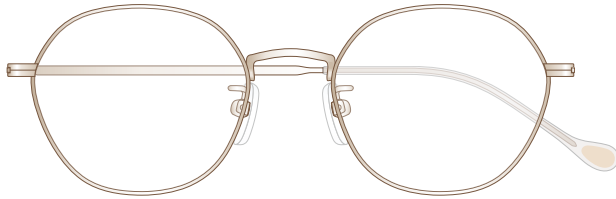

mamuse

2021AW collection

Model No. : m-8021

Size : 47□19-140 (40.0)

Rim : β Titanium

Lug : Titanium

Temple : β Titanium

Temple Tip : CP

Col.GP

Col.MR

Col.OLV

Col.ORDM

Col.WHPK