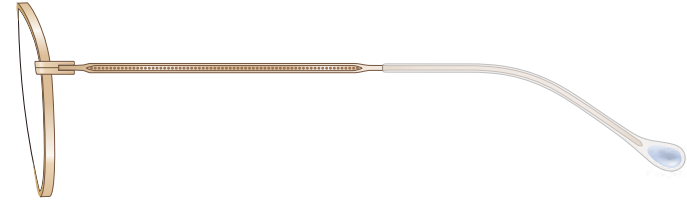

mamuse

2021AW collection

Model No. : m-8021

Size : 47□19-140 (40.0)

Rim : β Titanium

Lug : Titanium

Temple : β Titanium

Temple Tip : CP

Col.GP

Col.MR

Col.OLV

Col.ORDM

Col.WHPK