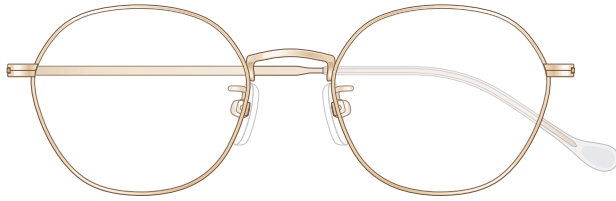

mamuse

2021AW collection

Model No. : m-8021

Size : 47□19-140 (40.0)

Rim : β Titanium

Lug : Titanium

Temple : β Titanium

Temple Tip : CP