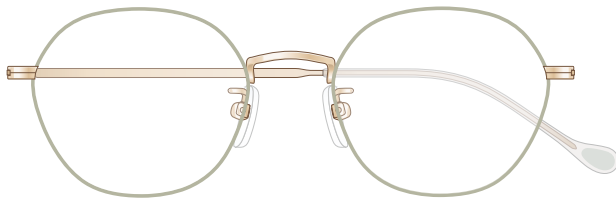

mamuse

2021AW collection

Model No. : m-8021

Size : 47□19-140 (40.0)

Rim : β Titanium

Lug : Titanium

Temple : β Titanium

Temple Tip : CP

Col.GP

Col.MR

Col.OLV

Col.ORDM

Col.WHPK