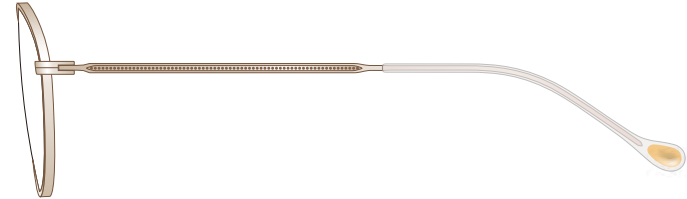

mamuse

2021AW collection

Model No. : m-8021

Size : 47□19-140 (40.0)

Rim : β Titanium

Lug : Titanium

Temple : β Titanium

Temple Tip : CP

Col.GP

Col.MR

Col.OLV

Col.ORDM

Col.WHPK