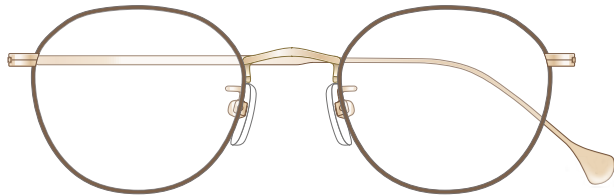

mamuse

2022SS collection

Model No. : m-8022

Size : 47□21-140 (40.2)

Rim : β Titanium

Lug : Titanium

Temple : β Titanium

Col.KH