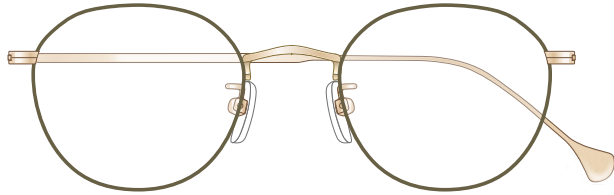

mamuse

2022SS collection

Model No. : m-8022

Size : 47□21-140 (40.2)

Rim : β Titanium

Lug : Titanium

Temple : β Titanium

Col.KH