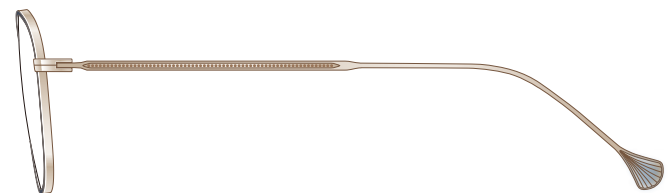

mamuse

2022SS collection

Model No. : m-8022

Size : 47□21-140 (40.2)

Rim : β Titanium

Lug : Titanium

Temple : β Titanium

Col.KH

Col.BR

Col.NV

Col.BPPK

Col.DMH