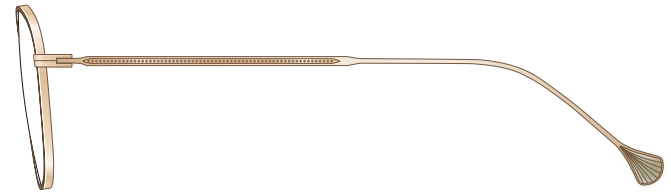

mamuse

2022SS collection

Model No. : m-8022

Size : 47□21-140 (40.2)

Rim : β Titanium

Lug : Titanium

Temple : β Titanium

Col.KH

Col.BR

Col.NV

Col.BPPK

Col.DMH