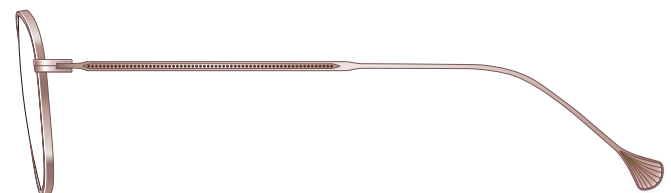

mamuse

2022SS collection

Model No. : m-8022

Size : 47□21-140 (40.2)

Rim : β Titanium

Lug : Titanium

Temple : β Titanium

Col.KH

Col.BR

Col.NV

Col.BPPK

Col.DMH