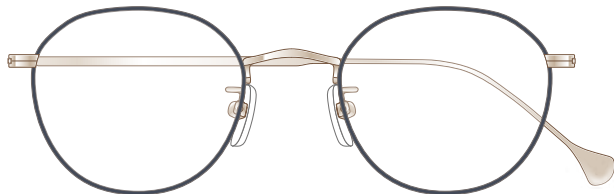

mamuse

2022SS collection

Model No. : m-8022

Size : 47□21-140 (40.2)

Rim : β Titanium

Lug : Titanium

Temple : β Titanium

Col.KH

Col.BR

Col.NV

Col.BPPK

Col.DMH