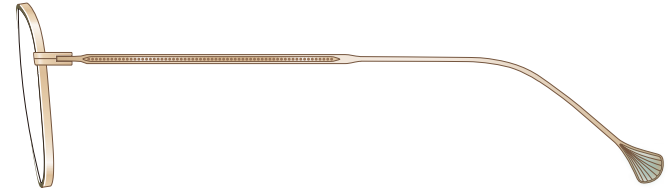

mamuse

2022SS collection

Model No. : m-8022

Size : 47□21-140 (40.2)

Rim : β Titanium

Lug : Titanium

Temple : β Titanium

Col.KH