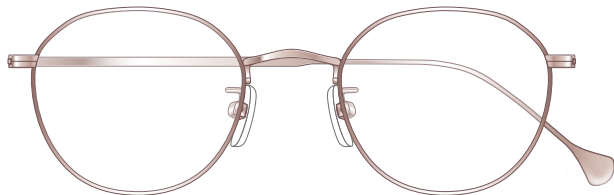

mamuse

2022SS collection

Model No. : m-8022

Size : 47□21-140 (40.2)

Rim : β Titanium

Lug : Titanium

Temple : β Titanium

Col.KH

Col.BR

Col.NV

Col.BPPK

Col.DMH