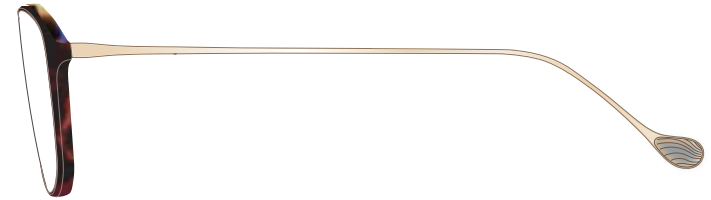

mamuse 2022AW collection

Model No. : m-8025

Size : 47□19-142 (39.9)

Front : Acetate

Lug : β Titanium

Climgs : Titanium

Col.PU

Col.BRDM