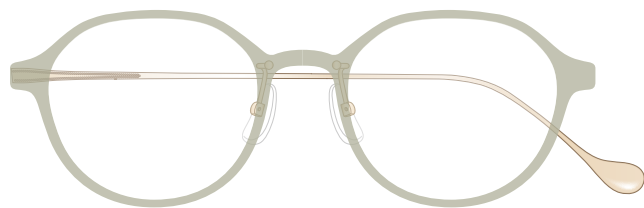

mamuse 2022AW collection

Model No. : m-8025

Size : 47□19-142 (39.9)

Front : Acetate

Lug : β Titanium

Climgs : Titanium

Col.PU

Col.BRDM

Col.BR

Col.OLV

Col.PKBE