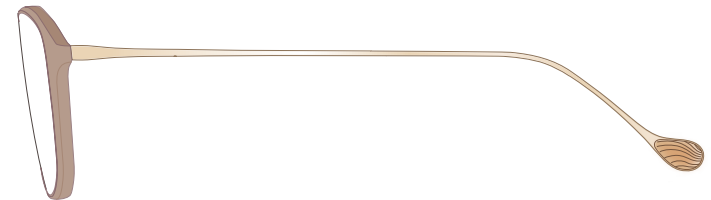

mamuse 2022AW collection

Model No. : m-8025

Size : 47□19-142 (39.9)

Front : Acetate

Lug : β Titanium

Climgs : Titanium

Col.PU

Col.BRDM

Col.BR

Col.OLV

Col.PKBE