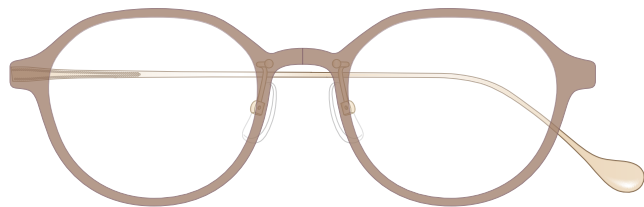

mamuse 2022AW collection

Model No. : m-8025

Size : 47□19-142 (39.9)

Front : Acetate

Lug : β Titanium

Climgs : Titanium

Col.PU

Col.BRDM