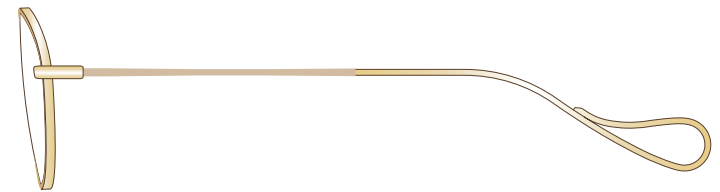

mamuse

2022AW collection

Model No. : m-8026

Size : 46□20-140 (39.0)

Rim : β Titanium

Lug : Titanium

Temple : Titanium

Col.WBK

Col.ORDM

Col.OR

Col.BR

Col.PKBE