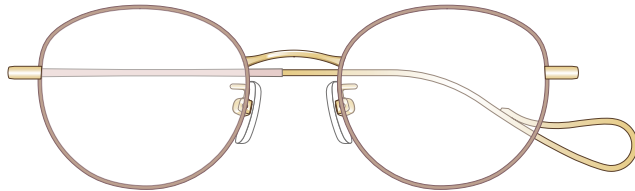

mamuse

2022AW collection

Model No. : m-8026

Size : 46□20-140 (39.0)

Rim : β Titanium

Lug : Titanium

Temple : Titanium

Col.WBK

Col.ORDM

Col.OR

Col.BR

Col.PKBE