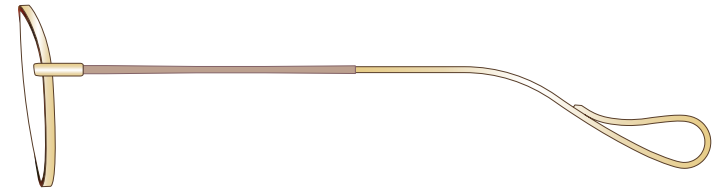

mamuse

2022AW collection

Model No. : m-8026

Size : 46□20-140 (39.0)

Rim : β Titanium

Lug : Titanium

Temple : Titanium

Col.WBK

Col.ORDM

Col.OR

Col.BR

Col.PKBE