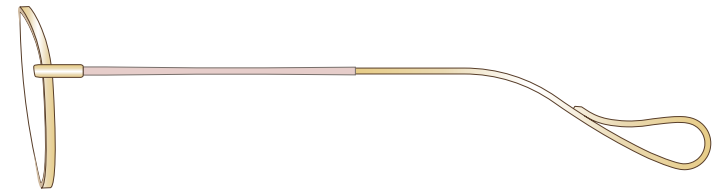

mamuse

2022AW collection

Model No. : m-8026

Size : 46□20-140 (39.0)

Rim : β Titanium

Lug : Titanium

Temple : Titanium

Col.WBK

Col.ORDM

Col.OR

Col.BR

Col.PKBE