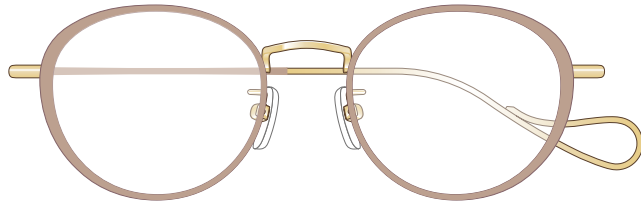

mamuse

2022AW collection

Model No. : m-8027

Size : 47□19-140 (40.4)

Front : Titanium

Lug : Titanium

Temple : Titanium

Col.WBK

Col.NV

Col.KH

Col.BR

Col.MR