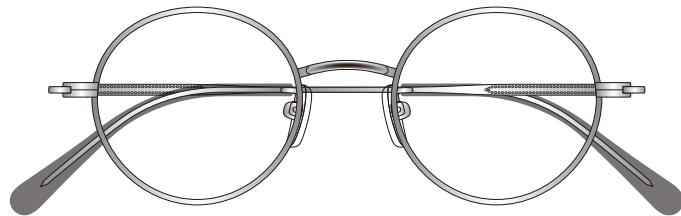

MAXIS 2024AW collection

Model No. : MXU-222

Size : 45□21-145 (41.2)

Rim : Titanium

Temple : β Titanium

Lug : Titanium

Temple Tip : Acetate

PKG
Pink Gold

ST
Solid Titanium

G
Gold

BK
Matte Black