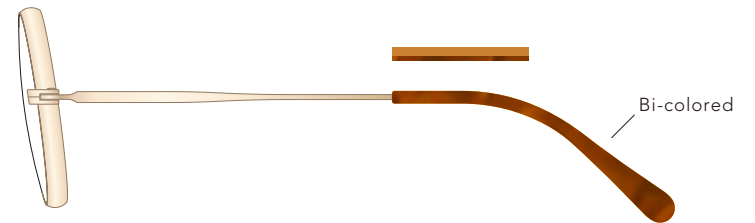

MAXIS 2024AW collection

Model No. : MXU-222

Size : 45□21-145 (41.2)

Rim : Titanium

Temple : β Titanium

Lug : Titanium

Temple Tip : Acetate

PKG
Pink Gold

ST
Solid Titanium

G
Gold

BK
Matte Black