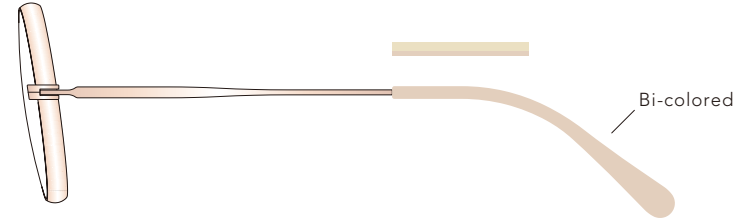

MAXIS 2024AW collection

Model No. : MXU-222

Size : 45□21-145 (41.2)

Rim : Titanium

Temple : β Titanium

Lug : Titanium

Temple Tip : Acetate

PKG
Pink Gold

ST
Solid Titanium

G
Gold

BK
Matte Black