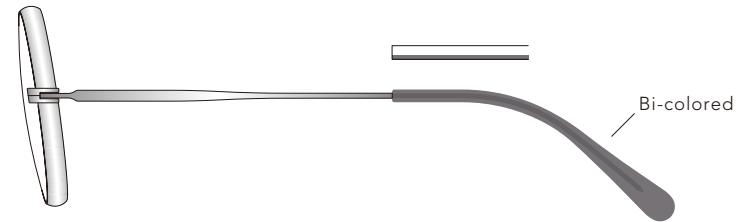

MAXIS 2024AW collection

Model No. : MXU-222

Size : 45□21-145 (41.2)

Rim : Titanium

Temple : β Titanium

Lug : Titanium

Temple Tip : Acetate

PKG
Pink Gold

ST
Solid Titanium

G
Gold

BK
Matte Black