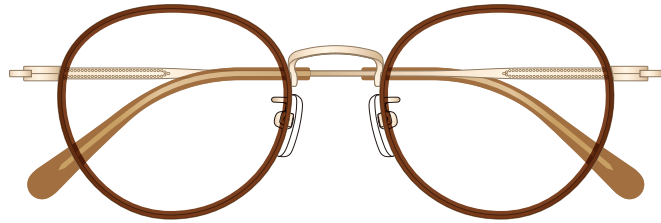

MAXIS 2024AW collection

Model No. : MXU-223

Size : 49□22-145 (43.7)

Rim : β Titanium X Acetate

Lug : Titanium

Temple : β Titanium

Temple Tip : Acetate

BR
Brown
X
Light Brown

GR
Gray
X
Light Gray

OLV
Olive
X
Orange Brown

BK
Black
X
Demi