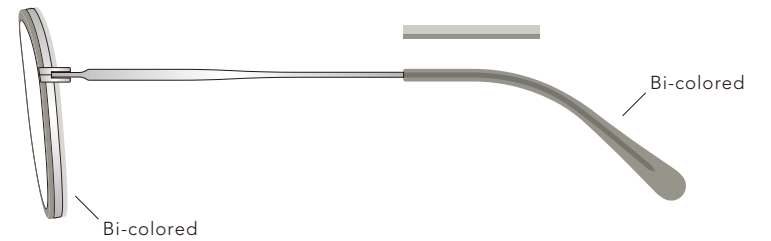

MAXIS 2024AW collection

Model No. : MXU-223

Size : 49□22-145 (43.7)

Rim : β Titanium X Acetate

Lug : Titanium

Temple : β Titanium

Temple Tip : Acetate

BR
Brown
X
Light Brown

GR
Gray
X
Light Gray

OLV
Olive
X
Orange Brown

BK
Black
X
Demi