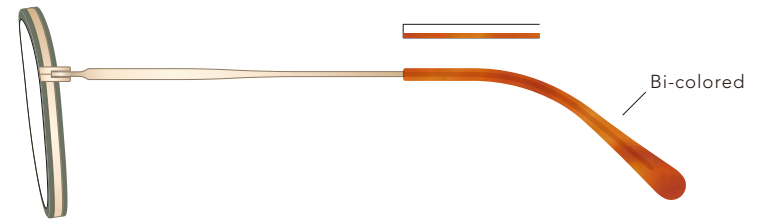

MAXIS 2024AW collection

Model No. : MXU-223

Size : 49□22-145 (43.7)

Rim : β Titanium X Acetate

Lug : Titanium

Temple : β Titanium

Temple Tip : Acetate

BR
Brown
X
Light Brown

GR
Gray
X
Light Gray

OLV
Olive
X
Orange Brown

BK
Black
X
Demi