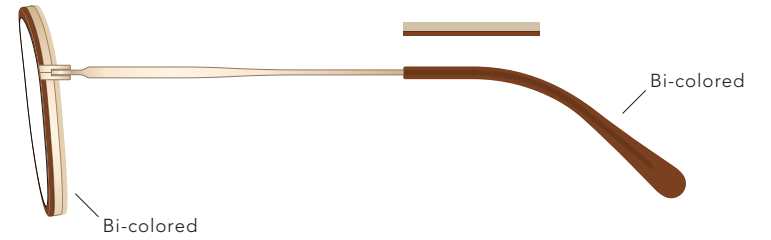

MAXIS 2024AW collection

Model No. : MXU-223

Size : 49□22-145 (43.7)

Rim : β Titanium X Acetate

Lug : Titanium

Temple : β Titanium

Temple Tip : Acetate

BR
Brown
X
Light Brown

GR
Gray
X
Light Gray

OLV
Olive
X
Orange Brown

BK
Black
X
Demi