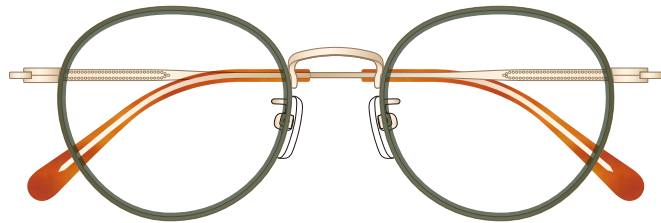

MAXIS 2024AW collection

Model No. : MXU-223

Size : 49□22-145 (43.7)

Rim : β Titanium X Acetate

Lug : Titanium

Temple : β Titanium

Temple Tip : Acetate

BR
Brown
X
Light Brown

GR
Gray
X
Light Gray

OLV
Olive
X
Orange Brown

BK
Black
X
Demi