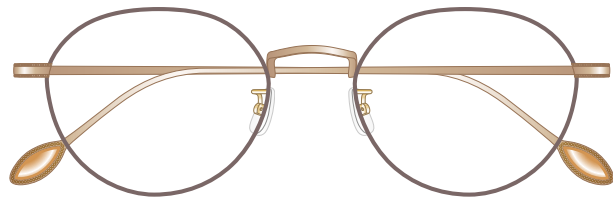

mamuse

2025SS collection

Model No. : m-8038

Size : 49□19-136 (40.0)

Rim :  $\beta$ Titanium

Lug : Titanium

Temple :  $\beta$ Titanium

WHBE  
White Beige

OLV  
Olive

COBR  
Cocoa Brown

SKGR  
Smoked Gray

AQG  
Antique Gold