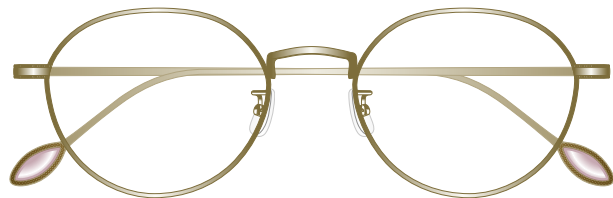

mamuse

2025SS collection

Model No. : m-8038

Size : 49□19-136 (40.0)

Rim :  $\beta$ Titanium

Lug : Titanium

Temple :  $\beta$ Titanium

WHBE  
White Beige

OLV  
Olive

COBR  
Cocoa Brown

SKGR  
Smoked Gray

AQG  
Antique Gold