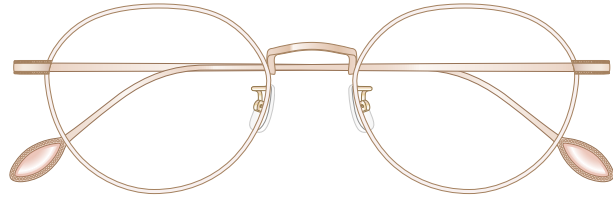

mamuse

2025SS collection

Model No. : m-8038

Size : 49□19-136 (40.0)

Rim :  $\beta$ Titanium

Lug : Titanium

Temple :  $\beta$ Titanium

WHBE  
White Beige

OLV  
Olive

COBR  
Cocoa Brown

SKGR  
Smoked Gray

AQG  
Antique Gold