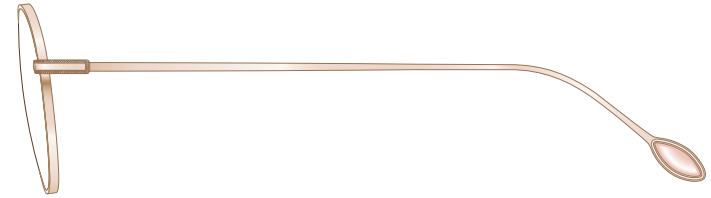

mamuse

2025SS collection

Model No. : m-8038

Size : 49□19-136 (40.0)

Rim :  $\beta$ Titanium

Lug : Titanium

Temple :  $\beta$ Titanium

WHBE  
White Beige

OLV  
Olive

COBR  
Cocoa Brown

SKGR  
Smoked Gray

AQG  
Antique Gold