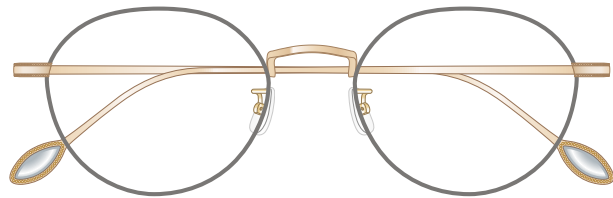

mamuse

2025SS collection

Model No. : m-8038

Size : 49□19-136 (40.0)

Rim :  $\beta$ Titanium

Lug : Titanium

Temple :  $\beta$ Titanium

WHBE  
White Beige

OLV  
Olive

COBR  
Cocoa Brown

SKGR  
Smoked Gray

AQG  
Antique Gold