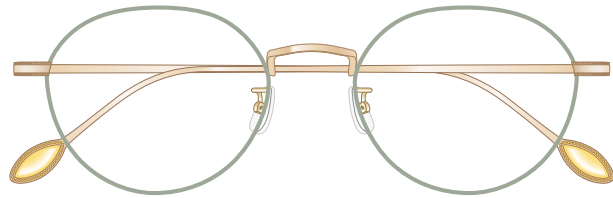

mamuse

2025SS collection

Model No. : m-8038

Size : 49□19-136 (40.0)

Rim :  $\beta$ Titanium

Lug : Titanium

Temple :  $\beta$ Titanium

WHBE  
White Beige

OLV  
Olive

COBR  
Cocoa Brown

SKGR  
Smoked Gray

AQG  
Antique Gold