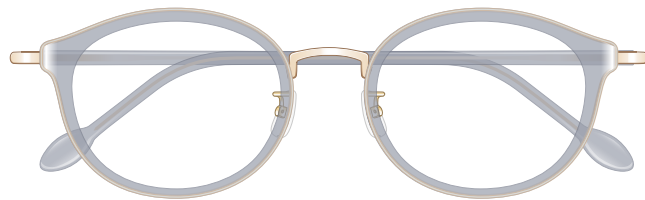

mamuse

2025SS collection

Model No. : m-8039

Size : 47□20-136 (37.0)

Rim : β Titanium X Acetate

Lug : Titanium

Temple : Acetate

PKH
Gradient Pink

BR
Brown

BE
Beige

BLU
Blue

BRDM
Brown Demi