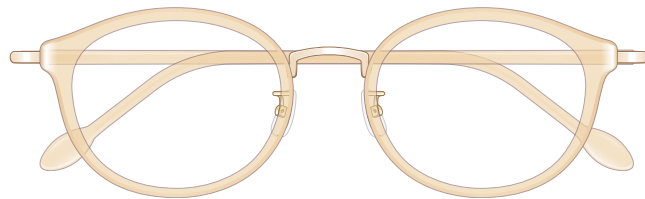

mamuse

2025SS collection

Model No. : m-8039

Size : 47□20-136 (37.0)

Rim : β Titanium X Acetate

Lug : Titanium

Temple : Acetate

PKH
Gradient Pink

BR
Brown

BE
Beige

BLU
Blue

BRDM
Brown Demi